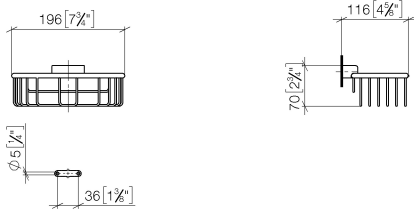

## Shower basket for wall mounting - Chrome

MADISON

83 290 970

- width 200mm
- height 70 mm
- 115mm projection

Fits: MADISON, MEM, TARA, CL.1, LISSÉ,  
VAIA, META, CYO

	Chrome	83 290 970-00
	Brushed Platinum	83 290 970-06
	Platinum	83 290 970-08
	Durabress (23kt Gold)	83 290 970-09
	Dark Chrome	83 290 970-19
	Light Gold	83 290 970-26
	Brushed Light Gold	83 290 970-27
	Brushed Durabress (23kt Gold)	83 290 970-28
	Matte Black	83 290 970-33
	Brushed Bronze	83 290 970-42
	Brushed Champagne (22kt Gold)	83 290 970-46
	Champagne (22kt Gold)	83 290 970-47
	Brushed Chrome	83 290 970-93
	Brushed Dark Platinum	83 290 970-99

83 290 970

mm [inches]

83 290 970

Parts for other finishes can be found here: [Brushed](#) [Platinum](#)

Spare parts list

No.	Item Number	Name	Quantity used	Delivery time
1	05 30 31 025 00 90	fixing set	1	2
2	09 17 20 030 90	holder	1	2
3	08 17 30 501-00	holder	1	10
4	08 18 90 907-00	basket	1	10
5	09 31 11 002 90	pin	1	2
6	90 30 11 029 00 90	disc	2	2
7	09 30 30 054 90	screw	2	2