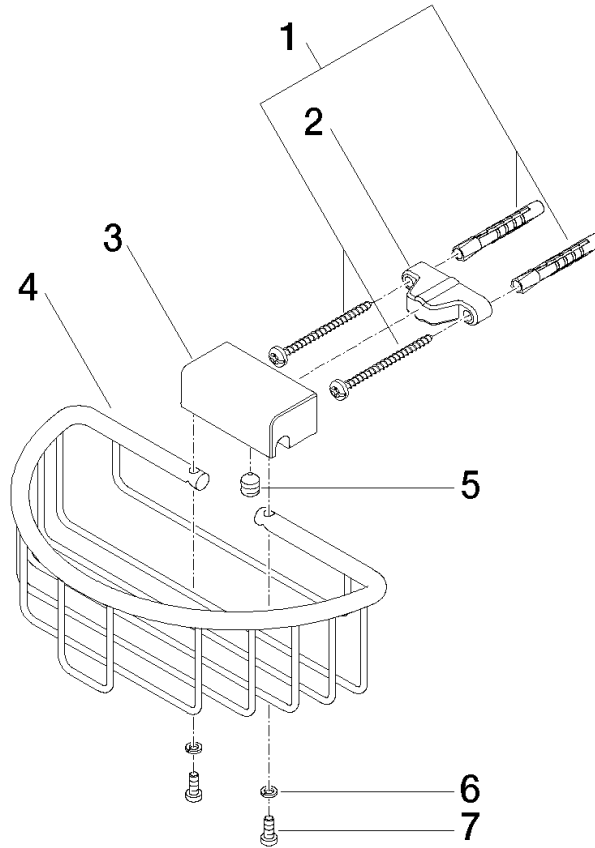

## Shower basket for wall mounting - Chrome

MADISON

83 290 970

- width 200mm
- height 70 mm
- 115mm projection

Fits: MADISON, MEM, TARA, CL.1, LISSÉ,  
VAIA, META, CYO

	Chrome	83 290 970-00
	Brushed Platinum	83 290 970-06
	Platinum	83 290 970-08
	Durabress (23kt Gold)	83 290 970-09
	Dark Chrome	83 290 970-19
	Light Gold	83 290 970-26
	Brushed Light Gold	83 290 970-27
	Brushed Durabress (23kt Gold)	83 290 970-28
	Matte Black	83 290 970-33
	Brushed Bronze	83 290 970-42
	Brushed Champagne (22kt Gold)	83 290 970-46
	Champagne (22kt Gold)	83 290 970-47
	Brushed Chrome	83 290 970-93
	Brushed Dark Platinum	83 290 970-99

83 290 970

mm [inches]

83 290 970

Parts for other finishes can be found here: [Brushed](#) [Platinum](#)

Spare parts list

No.	Item Number	Name	Quantity used	Delivery time
1	05 30 31 025 00 90	fixing set	1	2
2	09 17 20 030 90	holder	1	2
3	08 17 30 501-00	holder	1	10
4	08 18 90 907-00	basket	1	10
5	09 31 11 002 90	pin	1	2
6	90 30 11 029 00 90	disc	2	2
7	09 30 30 054 90	screw	2	2